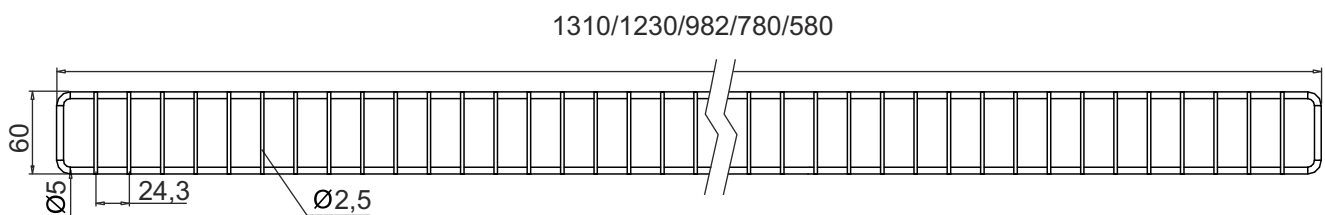

FRONT STOP FOR SHELVING H-60 (OPENWORK 24,3)

Standard finish: zinc plated;
chrome on request

Front stop for shelving H-60 mm:

PRODUCT NAME	FINISH	INDEX
Front stop for shelving 580x60 mm (openwork 24,3 mmm)	zinc plated + lacquer	919-351-175
Front stop for shelving 780x60 mm (openwork 24,3 mmm)	zinc plated + lacquer	919-351-173
Front stop for shelving 982x60 mm (openwork 24,3 mmm)	zinc plated + lacquer	919-351-072
Front stop for shelving 1230x60 mm (openwork 24,3 mmm)	zinc plated + lacquer	919-351-073
Front stop for shelving 1310x60 mm (openwork 24,3 mmm)	zinc plated + lacquer	919-351-174